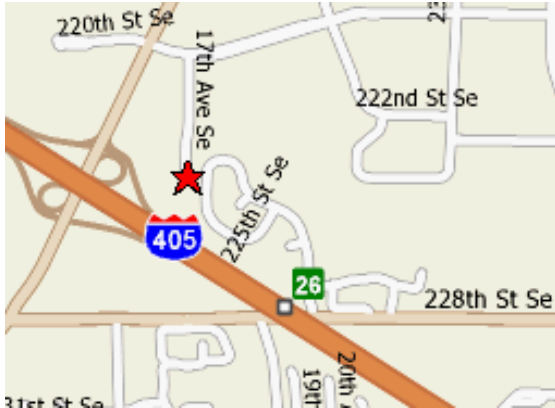

Directions to Canyon's Restaurant from UWB
22010 17th Avenue S.E.
Bothell, WA 98021
Phone: 425.485.3288

Simplest Directions

It's in the Canyon Business Park on the Bothell-Everett Hwy just East of Exit 26 off of I-405. (North of UWB) It's only 5 minutes from Campus.

- 1) Take a right turn out of campus on to Beardlsee
- 2) – Head across the and merge onto I-405 N via the ramp on the LEFT toward Everett.
- 3) About 1.7 miles later, take the WA-527 N exit- EXIT 26- toward Mill Creek. Make a right turn off the exit
- 4) Stay in the right lane and make a right turn at the first signal (220TH ST SE).
- 5) At the first signal, turn RIGHT (17TH AVE SE / PACIFIC RIM PL)
- 6) At the first driveway, turn RIGHT. Quickly turn RIGHT AGAIN and start looking for parking.
- 7) Canyons will be on your left.